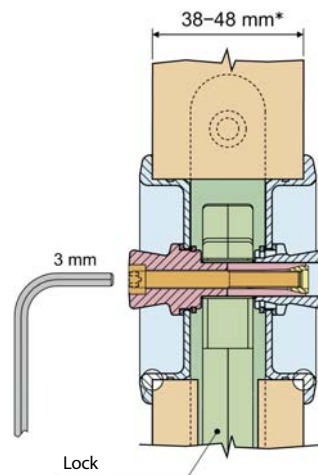

Two opposing hooks throw throws from the lock forend and rotate onto the striker plate when closing.

SCIVOLA TT - Lock for sliding doors

Handles with patented fast fixing

(*): 34-53 mm with proper components.