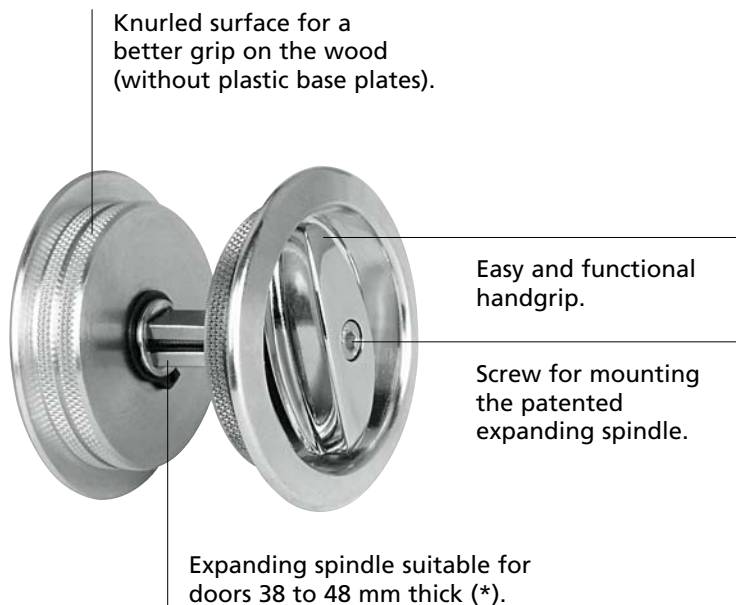

SCIVOLA TT

Lock for sliding doors

*Elegant,
functional,
reliable!*

*The new SCIVOLA TT
lock revolutionises
the world of the
sliding door locks
with a new locking
"concept"...*

In order to allow improved closing, the dimensions of the strike have been modified.

Two opposing hooks throw throws from the lock forend and rotate onto the striker plate when closing.

SCIVOLA TT - Lock for sliding doors

Handles with patented fast fixing

(*): 34-53 mm with proper components.