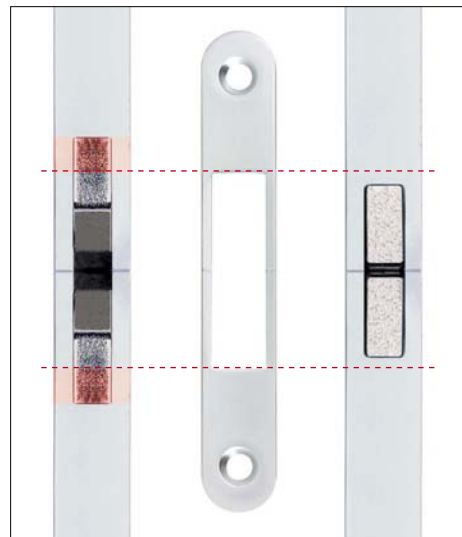

SCIVOLA TT

Lock for sliding doors

*Elegant,
functional,
reliable!*

*The new SCIVOLA TT
lock revolutionises
the world of the
sliding door locks
with a new locking
"concept"...*

In order to allow improved closing, the dimensions of the strike have been modified.

Two opposing hooks throw throws from the lock forend and rotate onto the striker plate when closing.

SCIVOLA TT - Lock for sliding doors

Handles with patented fast fixing

(*): 34-53 mm with proper components.