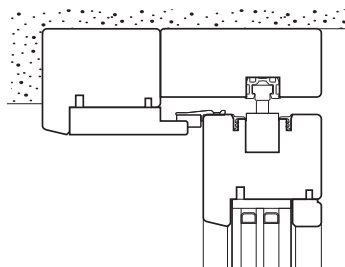

THE ESSENTIAL

ON DETAILS

Wood and image only: the hardware disappears on the frame

The sliding top guide has been inserted into the frame to hide every functional element.

A slimmer sash profile

The frame of the sliding sash has been concealed to 74 mm thanks to a reduced backset lock.

Minimal design, with a technological heart

The thin transom of the frame contains the top sealing profile: no carving is visible.

Side point system: the essential without bounds

The glass is built into the jamb of the frame. Thanks to an easy and adequate installation, it blends with the wall.