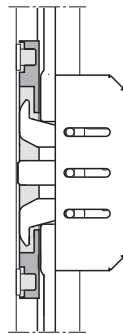

POSEIDON:

A WORLD OF SECURITY

Maximum security lock

The innovative Poseidon lock with two opposite facing hooks and a central bolt offers anti-burglar security levels never known before.

Poseidon concealed security striker

The striker is installed flush to the frame to improve the minimal design of Imago. The wide pressure adjustments allow an easy installation in every condition.