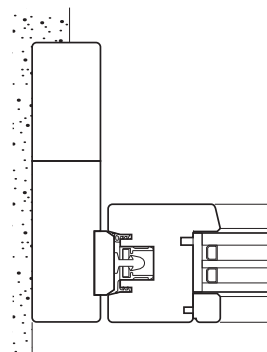

DESIGN

(IN)VISIBLE PROFILE

Leaving space to the glass: a room without bounds

The lower transom of the fixed sash has been eliminated.
The glass and the external environment become the center of the room.
A thin aluminium profile creates the glass seat.

THE ESSENTIAL

ON DETAILS

Wood and image only: the hardware disappears on the frame

The sliding top guide has been inserted into the frame to hide every functional element.

A slimmer sash profile

The frame of the sliding sash has been concealed to 74 mm thanks to a reduced backset lock.

Minimal design, with a technological heart

The thin transom of the frame contains the top sealing profile: no carving is visible.

Side point system: the essential without bounds

The glass is built into the jamb of the frame. Thanks to an easy and adequate installation, it blends with the wall.