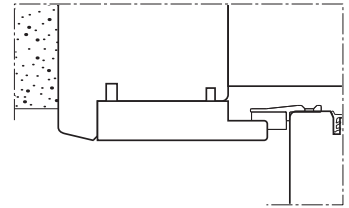

Top sash sealing profile

The aluminium resistance and the insulating power of the sponge. The materials choice of the top sealing profile guarantees the resistance against air and noise abatement.