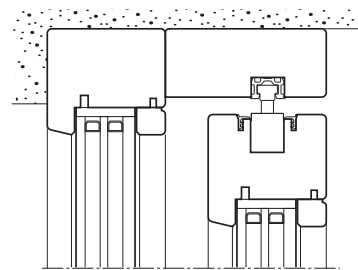

DESIGN

(IN)VISIBLE PROFILE

Leaving space to the glass: a room without bounds

The lower transom of the fixed sash has been eliminated.
The glass and the external environment become the center of the room.
A thin aluminium profile creates the glass seat.

THE ESSENTIAL

ON DETAILS

Wood and image only: the hardware disappears on the frame

The sliding top guide has been inserted into the frame to hide every functional element.

A slimmer sash profile

The frame of the sliding sash has been concealed to 74 mm thanks to a reduced backset lock.

Minimal design, with a technological heart

The thin transom of the frame contains the top sealing profile: no carving is visible.

Side point system: the essential without bounds

The glass is built into the jamb of the frame. Thanks to an easy and adequate installation, it blends with the wall.