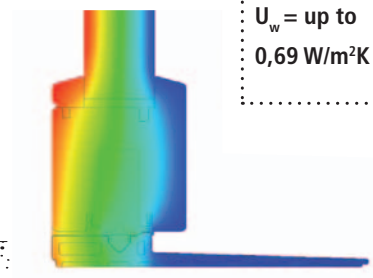

A high performance project without limits

A 25 mm maximum thickness threshold at the same level of the floor. The Climatech threshold offers the minimum visual impact and guarantees incredible thermal performances, thanks to the innovative fiberglass reinforced material.

Imago is a barrier against air, water and wind thanks to the accessories range which have been tested in every condition.