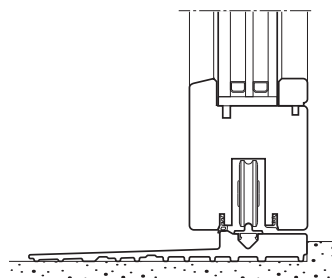

A high performance project without limits

A 25 mm maximum thickness threshold at the same level of the floor. The Climatech threshold offers the minimum visual impact and guarantees incredible thermal performances, thanks to the innovative fiberglass reinforced material.

Imago is a barrier against air, water and wind thanks to the accessories range which have been tested in every condition.