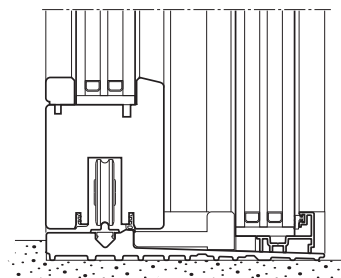

DESIGN

(IN)VISIBLE PROFILE

Leaving space to the glass: a room without bounds

The lower transom of the fixed sash has been eliminated.
The glass and the external environment become the center of the room.
A thin aluminium profile creates the glass seat.

THE ESSENTIAL

ON DETAILS

Wood and image only: the hardware disappears on the frame

The sliding top guide has been inserted into the frame to hide every functional element.

A slimmer sash profile

The frame of the sliding sash has been concealed to 74 mm thanks to a reduced backset lock.

Minimal design, with a technological heart

The thin transom of the frame contains the top sealing profile: no carving is visible.

Side point system: the essential without bounds

The glass is built into the jamb of the frame. Thanks to an easy and adequate installation, it blends with the wall.