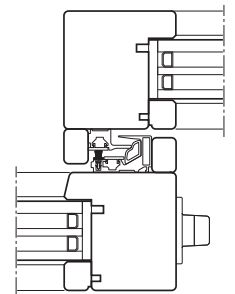

Uni-V central locking profile

The wide working tolerances, allowed by the central point Uni-V, guarantee the declared performances even with the natural deformation of wood.

The revolutionary central locking profile avoids every contact between the sash and the frame. The opening movement becomes fluid and silent.